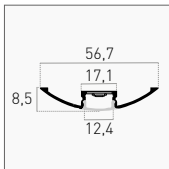

BOMBATA ROUNDED

Aluminum		KPRS-1611	15,00 €
White		KPRS-1611B	20,50 €
Black		KPRS-1611N	

IP20 2 m KIT 12,7 mm SPACE FOR STRIP ALUMINUM 5 YEARS

INCLUDED OPAL COVER CAPS CLIPS

OPTIONAL

Cover	1 pz	Opal Black		PRCN-1611N	11,00 €
		Opal		PRCO-1611	5,00 €
Cap	5 pz	-		KPRS-1611-CAP	2,00 €
		Forati With hole		KPRS-1611-CAPH	
Clip	10 pz	Fissaggio Fixing		KPRS-1611-CLIP	4,00 €

ULTRAPIATTA ULTRA FLAT

Aluminum		KPRSL-5709	32,50 €
----------	--	-------------------	---------

IP20 2 m KIT 12,4 mm SPACE FOR STRIP ALUMINUM 5 YEARS

INCLUDED OPAL COVER CAPS CLIPS

OPTIONAL

Cap	5 pz	-		KPRSL-5709-CAP	3,50 €
		Forati With hole		KPRSL-5709-CAPH	
Clip	10 pz	Fissaggio Fixing		KPRSL-5709-CLIP	14,50 €