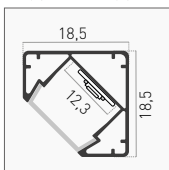

ANGOLARE ANGULAR

Aluminum		KPRAN-1818	19,00 €
White		KPRAN-1818B	24,00 €
Black		KPRAN-1818N	36,00 €

IP20 2 m KIT 12,3 mm SPACE FOR STRIP ALUMINUM 5 YEARS

INCLUDED OPAL COVER CAPS CLIPS

OPTIONAL

Cover	1 pz	Opal Black		PRCN-1818N	11,00 €
		Transparent		PRCV-1818	5,50 €
		Opal		PRCO-1818	5,00 €
Cap	5 pz	-		KPRAN-1818-CAP	2,00 €
		Forati With hole		KPRAN-1818-CAPH	
Clip	10 pz	Fissaggio Fixing		KPRAN-1818-CLIP	4,00 €

Profili in alluminio da superficie per strisce LED. Assicurano un'installazione professionale e una distribuzione uniforme della luce. Il kit da 2 metri include una cover bianca opale e accessori di montaggio.

Surface aluminum profiles for LED strips. They ensure a professional installation and uniform light distribution. The 2 meter kit includes an opal white cover and installation accessories.