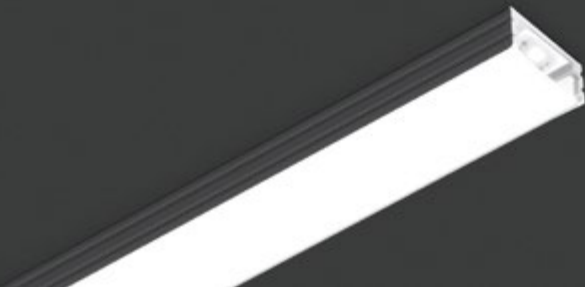

KPRS-1708N

KPRS-1611B

KPRSL-5709

KPRAN-1818N

SUPERFICIE

SURFACE

Aluminum		KPRS-1708	19,00 €
White		KPRS-1708B	21,50 €
Black		KPRS-1708N	26,50 €

IP20 2 m KIT 12,3 mm SPACE FOR STRIP ALUMINUM 5 YEARS

BOMBATA ROUNDED

Aluminum		KPRS-1611	15,00 €
White		KPRS-1611B	20,50 €
Black		KPRS-1611N	

IP20 2 m KIT 12,7 mm SPACE FOR STRIP ALUMINUM 5 YEARS

INCLUDED OPAL COVER CAPS CLIPS

OPTIONAL

Cover	1 pz	Opal Black		PRCN-1611N	11,00 €
		Opal		PRCO-1611	5,00 €
Cap	5 pz	-		KPRS-1611-CAP	2,00 €
		Forati With hole		KPRS-1611-CAPH	
Clip	10 pz	Fissaggio Fixing		KPRS-1611-CLIP	4,00 €

Profili in alluminio da superficie per strisce LED. Assicurano un'installazione professionale e una distribuzione uniforme della luce. Il kit da 2 metri include una cover bianca opale e accessori di montaggio.

Surface aluminum profiles for LED strips. They ensure a professional installation and uniform light distribution. The 2 meter kit includes an opal white cover and installation accessories.