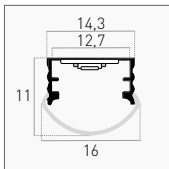

BOMBATA ROUNDED

Aluminum		KPRS-1611	15,00 €
White		KPRS-1611B	20,50 €
Black		KPRS-1611N	

IP20 2 m KIT 12,7 mm SPACE FOR STRIP ALUMINUM 5 YEARS

INCLUDED OPAL COVER CAPS CLIPS

OPTIONAL

Cover	1 pz	Opal Black		PRCN-1611N	11,00 €
		Opal		PRCO-1611	5,00 €
Cap	5 pz	-		KPRS-1611-CAP	2,00 €
		Forati With hole		KPRS-1611-CAPH	
Clip	10 pz	Fissaggio Fixing		KPRS-1611-CLIP	4,00 €