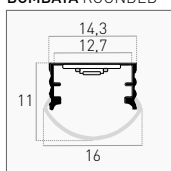

BOMBATA ROUNDED

Aluminum		KPRS-1611	15,00 €
White		KPRS-1611B	20,50 €
Black		KPRS-1611N	

IP20 2 m KIT 12,7 mm SPACE FOR STRIP ALUMINUM 5 YEARS

INCLUDED

Cover	1 pz	Opal Black	PRCN-1611N	11,00 €
		Opal	PRCO-1611	5,00 €
Cap	5 pz	-	KPRS-1611-CAP	2,00 €
		Forati With hole	KPRS-1611-CAPH	
Clip	10 pz	Fissaggio Fixing	KPRS-1611-CLIP	4,00 €

OPTIONAL