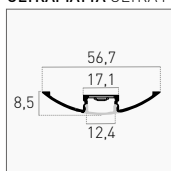

ULTRAPIATTA ULTRA FLAT

Aluminum		KPRSL-5709	32,50 €
IP20	2 m KIT	12,4 mm SPACE FOR STRIP	ALUMINUM 5 YEARS

INCLUDED

Cap	5 pz	-	KPRSL-5709-CAP	3,50 €
		Forati With hole	KPRSL-5709-CAPH	
Clip	10 pz	Fissaggio Fixing	KPRSL-5709-CLIP	14,50 €

OPTIONAL