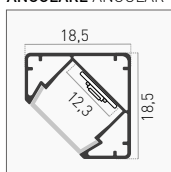

ANGOLARE ANGULAR

Aluminum		KPRAN-1818	19,00 €
White		KPRAN-1818B	24,00 €
Black		KPRAN-1818N	36,00 €

IP20 2 m KIT 12,3 mm SPACE FOR STRIP ALUMINUM 5 YEARS

INCLUDED

Cover	1 pz	Opal Black	PRCN-1818N	11,00 €
		Transparent	PRCV-1818	5,50 €
		Opal	PRCO-1818	5,00 €
Cap	5 pz	-	KPRAN-1818-CAP	2,00 €
		Forati With hole	KPRAN-1818-CAPH	
Clip	10 pz	Fissaggio Fixing	KPRAN-1818-CLIP	4,00 €

Profili in alluminio da superficie per strisce LED. Assicurano un'installazione professionale e una distribuzione uniforme della luce. Il kit da 2 metri include una cover bianca opale e accessori di montaggio.

Surface aluminum profiles for LED strips. They ensure a professional installation and uniform light distribution. The 2 meter kit includes an opal white cover and installation accessories.