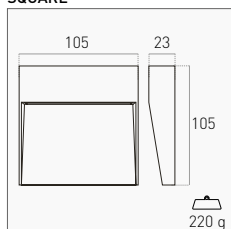

SQUARE

4 W	450 lm	4000K	White ☐	PEOBIS-041040	31,00 €
			Corten ☒	PEOCOS-041040	
			Grey ☐	PEOGS-041040	
			Black ☒	PEONES-041040	

DIE-CAST ALUMINUM

Applique segnapasso dal design moderno. Corpo in alluminio pressofuso in 4 finiture.

Step light applique with a modern design. Die-cast aluminum body in 4 finishes.