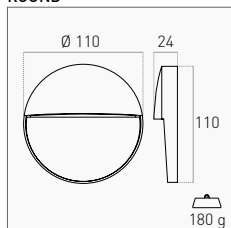

SEGNAPASSO
PASEO

IP54

ROUND

4 W	450 lm	4000K	White ☐	PEOBIR-041140	30,00 €
			Corten ☒	PEOCOR-041140	
			Grey ☐	PEOGR-041140	
			Black ☒	PEONER-041140	

DIE-CAST ALUMINUM