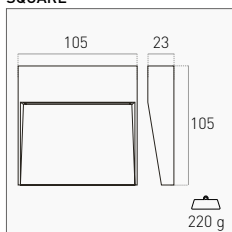

SQUARE

4 W	450 lm	4000K	White ☐	PEOBIS-041040	31,00 €
			Corten ☒	PEOCOS-041040	
			Grey ☐	PEOGS-041040	
			Black ☒	PEONES-041040	

DIE-CAST ALUMINUM

Applique segnapasso dal design moderno. Corpo in alluminio pressofuso in 4 finiture.

Step light applique with a modern design. Die-cast aluminum body in 4 finishes.