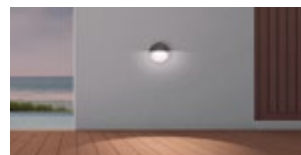

DIE-CAST ALUMINUM

SQUARE

4 W	450 lm	4000K	White <input type="checkbox"/>	PEOBIS-041040	31,00 €
			Corten <input checked="" type="checkbox"/>	PEOCOS-041040	
			Grey <input type="checkbox"/>	PEOGS-041040	
			Black <input checked="" type="checkbox"/>	PEONES-041040	

DIE-CAST ALUMINUM

Applique segnapasso dal design moderno. Corpo in alluminio pressofuso in 4 finiture.

Step light applique with a modern design. Die-cast aluminum body in 4 finishes.

INSTALLATION

FORNISCE UNA LUCE DELICATA E DIFFUSA PER ILLUMINARE PERCORSI O AREE ESTERNE
IT PROVIDES A SOFT AND DIFFUSED LIGHT TO ILLUMINATE PATHS OR OUTDOOR AREAS