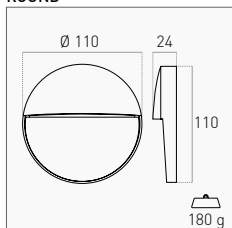

SEGNAPASSO
PASEO

IP54

ROUND

4 W	450 lm	4000K	White ☐	PEOBIR-041140	30,00 €
			Corten ☒	PEOCOR-041140	
			Grey ☐	PEOGR-041140	
			Black ☐	PEONER-041140	

DIE-CAST ALUMINUM