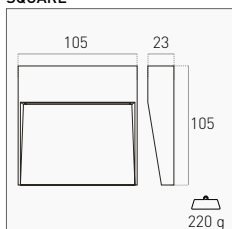

SQUARE

4 W	450 lm	4000K	White ☐	PEOBIS-041040	31,00 €
			Corten ☒	PEOCOS-041040	
			Grey ☐	PEOGS-041040	
			Black ☐	PEONES-041040	

DIE-CAST ALUMINUM

Applique segnapasso dal design moderno. Corpo in alluminio pressofuso in 4 finiture.

Step light applique with a modern design. Die-cast aluminum body in 4 finishes.