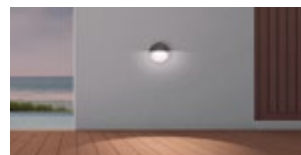

DIE-CAST ALUMINUM

SQUARE

4 W	450 lm	4000K	White <input type="checkbox"/>	PEOBIS-041040	31,00 €
			Corten <input checked="" type="checkbox"/>	PEOCOS-041040	
			Grey <input type="checkbox"/>	PEOGS-041040	
			Black <input type="checkbox"/>	PEONES-041040	

DIE-CAST ALUMINUM

Applique segnapasso dal design moderno. Corpo in alluminio pressofuso in 4 finiture.

Step light applique with a modern design. Die-cast aluminum body in 4 finishes.

INSTALLATION

FORNISCE UNA LUCE DELICATA E DIFFUSA PER ILLUMINARE PERCORSI O AREE ESTERNE
IT PROVIDES A SOFT AND DIFFUSED LIGHT TO ILLUMINATE PATHS OR OUTDOOR AREAS