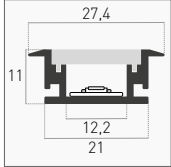

## CALPESTABILE WALKABLE

Aluminum		<b>KPRCA-2711</b>	32,50 €
IP20	2 m KIT	12,2 mm SPACE FOR STRIP	ALUMINUM 5 YEARS
INCLUDED		OPAL COVER	CAPS

OPTIONAL

Cap	5 pz	-	<b>KPRCA-2711-CAP</b>	5,50 €
		Forati With hole	<b>KPRCA-2711-CAPH</b>	5,00 €