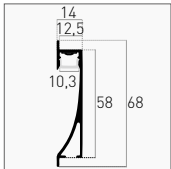

## CALPESTABILE WALKABLE

Aluminum		<b>KPRCA-2711</b>	32,50 €
IP20	2 m KIT	12,2 mm SPACE FOR STRIP	ALUMINUM 5 YEARS
INCLUDED		OPAL COVER	CAPS

OPTIONAL

Cap	5 pz	-	<b>KPRCA-2711-CAP</b>	5,50 €
		Forati With hole	<b>KPRCA-2711-CAPH</b>	5,00 €

## BATTISCOPIA SKIRTING

Aluminum		<b>KPRBS-1468</b>	110,50 €
IP20	2 m KIT	10,3 mm SPACE FOR STRIP	ALUMINUM 5 YEARS
INCLUDED		OPAL COVER	CAPS

OPTIONAL

Cap	5 pz	-	<b>KPRBS-1468-CAP</b>	7,00 €
		Forati With hole	<b>KPRBS-1468-CAPH</b>	