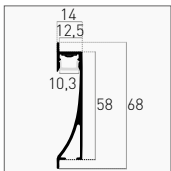

OPTIONAL

Cap	5 pz	-	KPRCA-2711-CAP	5,50 €
		Forati With hole	KPRCA-2711-CAPH	5,00 €

BATTISCOPIA SKIRTING

Aluminum		KPRBS-1468	110,50 €
	2 m	10,3 mm	5
IP20	KIT	SPACE FOR STRIP	ALUMINUM YEARS
INCLUDED			
		OPAL COVER	CAPS