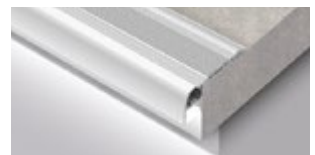

TECHNICAL NOTES

SCANALATURA ANTISCIVOLO PRESENTE SULLA SUPERFICIE
ANTI-SLIP GROOVE ON THE SURFACE