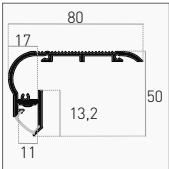

## LUCE OBLIQUA OBLIQUE LIGHT

Aluminum		<b>KPRSC-8050</b>	79,00 €
IP20	1,5 m KIT	11 mm SPACE FOR STRIP	ALUMINUM 5 YEARS
INCLUDED			
		OPAL COVER	CAPS

OPTIONAL

Cap	5 pz	-	<b>KPRSC-8050-CAP</b>	4,50 €
		Forati With hole	<b>KPRSC-8050-CAPH</b>	3,50 €