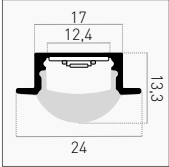

KPRI40G-2413

KPRS40G-1713

40°

INCASSO RECESSED

Aluminum		KPRI40G-2413	30,00 €
IP20	40°	2 m KIT	12,4 mm SPACE FOR STRIP
		ALUMINUM	5 YEARS
INCLUDED		OPAL COVER	CAPS

OPTIONAL

Cap	5 pz	-	KPRI40G-2413-CAP	2,00 €
		Forati With hole	KPRI40G-2413-CAPH	

SUPERFICIE SURFACE

Aluminum		KPRS40G-1713	24,00 €
IP20	40°	2 m KIT	12,4 mm SPACE FOR STRIP
		ALUMINUM	5 YEARS
INCLUDED		OPAL COVER	CAPS CLIPS

OPTIONAL

Cap	5 pz	-	KPRS40G-1713-CAP	2,00 €
		Forati With hole	KPRS40G-1713-CAPH	
Clip	10 pz	Fissaggio Fixing	KPRS40G-1713-CLIP	4,50 €

LINEARI

Profili in alluminio con speciale cover per concentrare la luce in un fascio ristretto permettendogli di raggiungere una maggiore distanza.

Aluminum profiles with special cover to concentrate the light in a narrow beam allowing it to reach a greater distance.