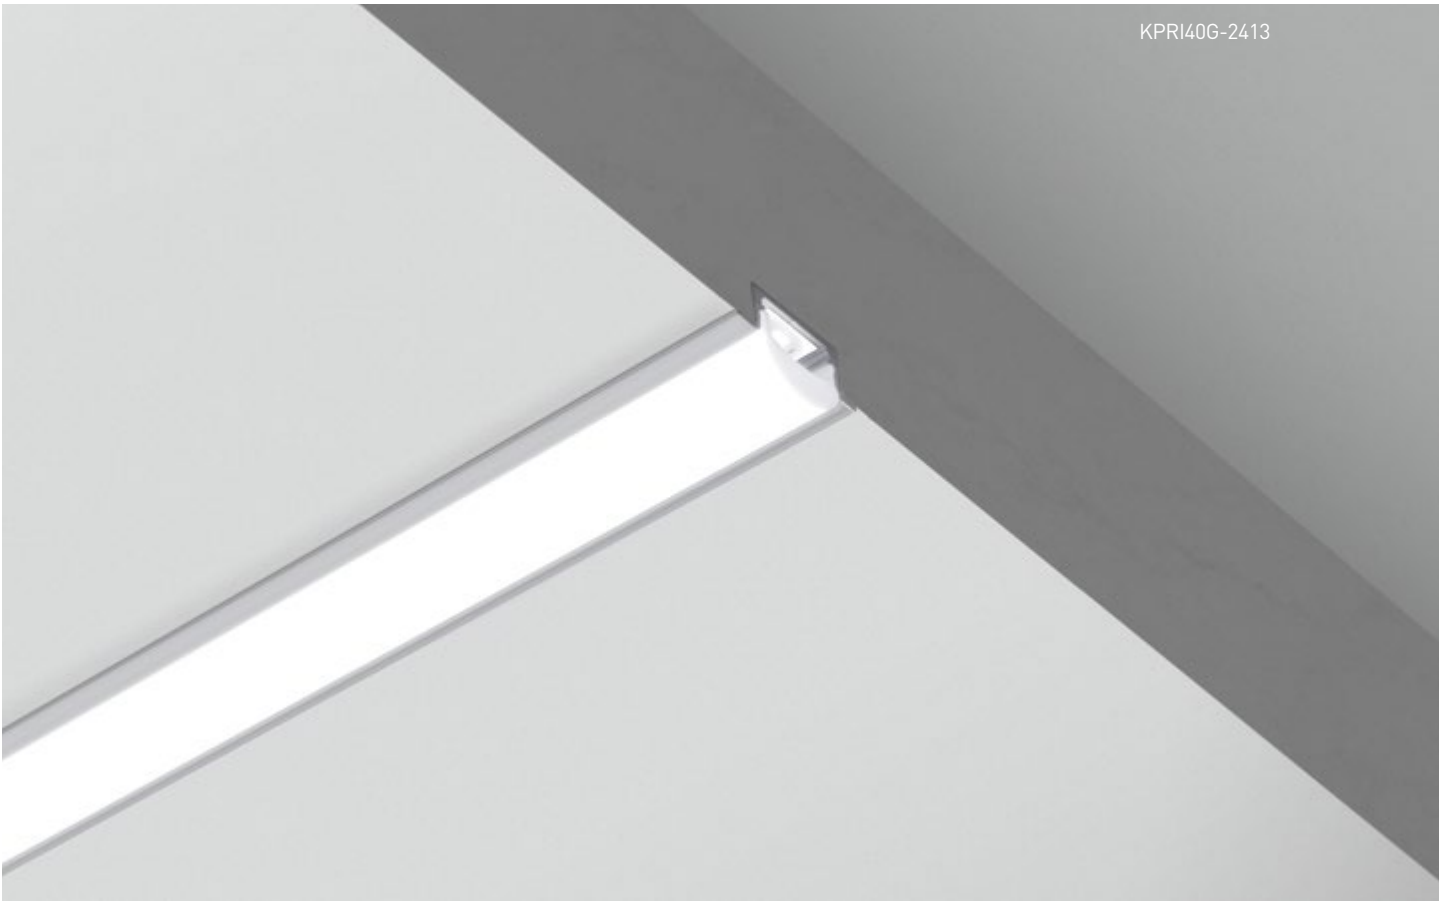

KPRI40G-2413

KPRS40G-1713

40°

INCASSO RECESSED

Aluminum		KPRI40G-2413	30,00 €
IP20	40°	2 m KIT	12,4 mm SPACE FOR STRIP
		ALUMINUM	5 YEARS
INCLUDED		OPAL COVER	CAPS

OPTIONAL

Cap	5 pz	-	KPRI40G-2413-CAP	2,00 €
		Forati With hole	KPRI40G-2413-CAPH	

SUPERFICIE SURFACE

Aluminum		KPRS40G-1713	24,00 €
IP20	40°	2 m KIT	12,4 mm SPACE FOR STRIP
		ALUMINUM	5 YEARS
INCLUDED		OPAL COVER	CAPS CLIPS

OPTIONAL

Cap	5 pz	-	KPRS40G-1713-CAP	2,00 €
		Forati With hole	KPRS40G-1713-CAPH	
Clip	10 pz	Fissaggio Fixing	KPRS40G-1713-CLIP	4,50 €

LINEARI

Profili in alluminio con speciale cover per concentrare la luce in un fascio ristretto permettendogli di raggiungere una maggiore distanza.

Aluminum profiles with special cover to concentrate the light in a narrow beam allowing it to reach a greater distance.