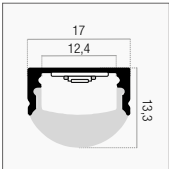

KPRI40G-2413

KPRS40G-1713

40°

INCASSO RECESSED

Aluminum		KPRI40G-2413	30,00 €
IP20	40°	2 m KIT	12,4 mm SPACE FOR STRIP
		ALUMINUM	5 YEARS
INCLUDED		OPAL COVER	CAPS

OPTIONAL

Cap	5 pz	-	KPRI40G-2413-CAP	2,00 €
		Forati With hole	KPRI40G-2413-CAPH	

SUPERFICIE SURFACE

Aluminum		KPRS40G-1713	24,00 €
IP20	40°	2 m KIT	12,4 mm SPACE FOR STRIP
		ALUMINUM	5 YEARS
INCLUDED		OPAL COVER	CAPS CLIPS

OPTIONAL

Cap	5 pz	-	KPRS40G-1713-CAP	2,00 €
		Forati With hole	KPRS40G-1713-CAPH	
Clip	10 pz	Fissaggio Fixing	KPRS40G-1713-CLIP	4,50 €