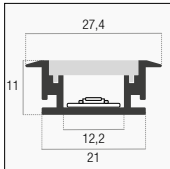

CALPESTABILE / WALKABLE