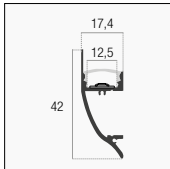

NEW

SISTEMI LINEARI - PROFILI IN ALLUMINIO

SPECIALI SPECIAL

CALPESTABILE / WALKABLE

KIT 2 m	Alluminio / Aluminum ○	KPRCA-2711	1/20	€ 35,00

Comprende cover opale, 2 tappi e 2 tappi con foro
Includes opal cover, 2 caps and 2 caps with hole

BATTISCOPA / SKIRTING

KIT 2 m	Alluminio / Aluminum ○	KPRBS-1468	1/20	€ 113,00

Comprende cover opale, 2 tappi e 1 tappo con foro
Includes opal cover, 2 caps and 1 cap with hole

VELA

KIT 2 m	Alluminio / Aluminum ○	KPRVE-4217	1/10	€ 44,00

Comprende cover opale, 2 tappi, 1 tappo con foro e 4 clips
Includes opal cover, 2 caps, 1 cap with hole and 4 clips

SOSPENSIONE / SUSPENSION

KIT 2 m	Alluminio / Aluminum ○	KPRS-3537	1/6	€ 113,00
	Bianco / White ○	KPRS-3537B NEW	1/6	€ 125,00

Comprende cover opale, kit sospensione, 2 tappi, 1 tappo con foro, 4 clip e 2 piastrelle di giunzione.
Includes opal cover, suspension kit, 2 caps, 1 cap with hole, 4 clips and 2 joint plates.

Profili in alluminio per strisce LED per installazioni speciali.

Aluminum profiles for LED strips for special installations.

OPZIONALE / OPTIONAL

Cap 5 pz	Senza foro / Without hole	KPRCA-2711-CAP	5/100	€ 5,80
	Con foro per cavo / With cable hole	KPRCA-2711-CAPH		

OPZIONALE / OPTIONAL

Cap 5 pz	Senza foro / Without hole	KPRBS-1468-CAP	5/100	€ 7,50
	Con foro per cavo / With cable hole	KPRBS-1468-CAPH		

OPZIONALE / OPTIONAL

Cap 5 pz	Senza foro / Without hole	KPRVE-4217-CAP	5/100	€ 9,00
	Con foro per cavo / With cable hole	KPRVE-4217-CAPH		
Clip 10 pz	Fissaggio / Fixing	KPRVE-4217-CLIP	10/100	€ 16,00

OPZIONALE / OPTIONAL

Cover 1 pz	Opale / Opal ○	PRCO-3537 NEW	1/20	€ 17,00
Cap 5 pz	Senza foro / Without hole	KPRS-3537-CAP	5/100	€ 12,00
	Con foro per cavo / With cable hole	KPRS-3537-CAPH		
Clip 10 pz	Fissaggio / Fixing	KPRS-3537-CLIP	10/100	€ 16,00

IP20

KIT