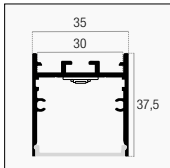

SOSPENSIONE / SUSPENSION