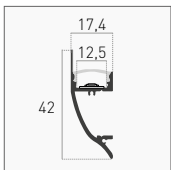

OPTIONAL

Cap	5 pz	-	KPRCA-2711-CAP	5,50 €
		Forati With hole	KPRCA-2711-CAPH	5,00 €

BATTISCOPIA SKIRTING

Aluminum		KPRBS-1468	110,50 €
	2 m	10,3 mm	5
IP20	KIT	SPACE FOR STRIP	ALUMINUM YEARS
INCLUDED			
		OPAL COVER	CAPS

OPTIONAL

Cap	5 pz	-	KPRBS-1468-CAP	7,00 €
		Forati With hole	KPRBS-1468-CAPH	

VELA

Aluminum		KPRVE-4217	51,50 €
	3 m	12,5 mm	5
IP20	KIT	SPACE FOR STRIP	ALUMINUM YEARS
INCLUDED			
		OPAL COVER	CAPS CLIPS

OPTIONAL