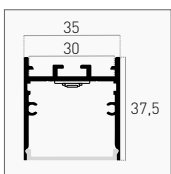

SOSPENSIONE SUSPENSION

Aluminum		KPRS-3537	108,00 €
White		KPRS-3537B	125,00 €
	2 m	30 mm	5
IP20	KIT	SPACE FOR STRIP	ALUMINUM YEARS
INCLUDED			
		SUSPENSION KIT	OPAL COVER CAPS CLIPS JOINT PLATES

OPTIONAL

Cover	1 pz	Opal	PRCO-3537	15,50 €
Cap	5 pz	-	KPRS-3537-CAP	11,00 €
		Forati With hole	KPRS-3537-CAPH	
Clip	10 pz	Fissaggio Fixing	KPRS-3537-CLIP	14,50 €

Profili in alluminio per strisce LED adatti per installazioni speciali e professionali. Assicurano una distribuzione uniforme e precisa della luce.

Aluminum profiles for LED strips suitable for special and professional installations. They ensure a uniform and precise distribution of light.