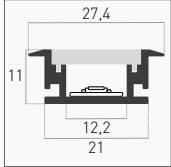

SPECIALI

SPECIAL

CALPESTABILE WALKABLE

Aluminum		KPRCA-2711	32,50 €
	2 m	12,2 mm	5
IP20	KIT	SPACE FOR STRIP	ALUMINUM YEARS
INCLUDED			
		OPAL COVER	CAPS

OPTIONAL

Cap	5 pz	-	KPRCA-2711-CAP	5,50 €
		Forati With hole	KPRCA-2711-CAPH	5,00 €