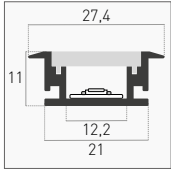

SPECIALI

SPECIAL

CALPESTABILE WALKABLE

Aluminum		KPRCA-2711	32,50 €
	2 m	12,2 mm	5
IP20	KIT	SPACE FOR STRIP	ALUMINUM YEARS
INCLUDED			
		OPAL COVER	CAPS

OPTIONAL

Cap	5 pz	-	KPRCA-2711-CAP	5,50 €
		Forati With hole	KPRCA-2711-CAPH	5,00 €