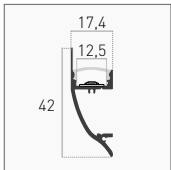

OPTIONAL

Cap	5 pz	-	KPRCA-2711-CAP	5,50 €
		Forati With hole	KPRCA-2711-CAPH	5,00 €

BATTISCOPIA SKIRTING

Aluminum		KPRBS-1468	110,50 €
	2 m	10,3 mm	5
IP20	KIT	SPACE FOR STRIP	ALUMINUM YEARS
INCLUDED			
		OPAL COVER	CAPS

OPTIONAL

Cap	5 pz	-	KPRBS-1468-CAP	7,00 €
		Forati With hole	KPRBS-1468-CAPH	

VELA

Aluminum		KPRVE-4217	51,50 €
	3 m	12,5 mm	5
IP20	KIT	SPACE FOR STRIP	ALUMINUM YEARS
INCLUDED			
		OPAL COVER	CAPS CLIPS

OPTIONAL