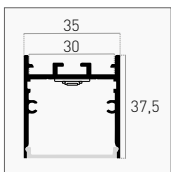

SOSPENSIONE SUSPENSION

Aluminum		KPRS-3537	108,00 €
White		KPRS-3537B	125,00 €
	2 m	30 mm	5
IP20	KIT	SPACE FOR STRIP	ALUMINUM YEARS
INCLUDED			
		SUSPENSION KIT	OPAL COVER CAPS CLIPS JOINT PLATES

OPTIONAL

Cover	1 pz	Opal	PRCO-3537	15,50 €
Cap	5 pz	-	KPRS-3537-CAP	11,00 €
		Forati With hole	KPRS-3537-CAPH	
Clip	10 pz	Fissaggio Fixing	KPRS-3537-CLIP	14,50 €

Profili in alluminio per strisce LED adatti per installazioni speciali e professionali. Assicurano una distribuzione uniforme e precisa della luce.

Aluminum profiles for LED strips suitable for special and professional installations. They ensure a uniform and precise distribution of light.