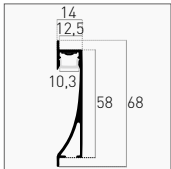

OPTIONAL

Cap	5 pz	-	KPRCA-2711-CAP	5,50 €
		Forati With hole	KPRCA-2711-CAPH	5,00 €

BATTISCOPIA SKIRTING

Aluminum		KPRBS-1468	110,50 €
	2 m	10,3 mm	5
IP20	KIT	SPACE FOR STRIP	ALUMINUM YEARS
INCLUDED			
		OPAL COVER	CAPS