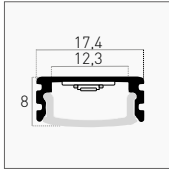

SUPERFICIE

SURFACE

OPTIONAL

Aluminum		KPRS-1708	19,00 €
White		KPRS-1708B	21,50 €
Black		KPRS-1708N	26,50 €

IP20   2 m KIT   12,3 mm SPACE FOR STRIP   ALUMINUM   5 YEARS

INCLUDED   OPAL COVER   CAPS   CLIPS

Cover	1 pz	Opal Black	PRCN-1708N	12,00 €
		Transparent	PRCV-1708	5,50 €
		Opal	PRCO-1708	5,00 €
Cap	5 pz	-	KPRS-1708-CAP	2,00 €
		Forati With hole	KPRS-1708-CAPH	
Clip	10 pz	Fissaggio Fixing	KPRS-1708-CLIP	4,00 €

OPTIONAL