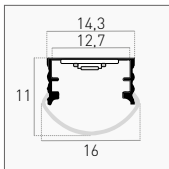

BOMBATA ROUNDED

Aluminum		KPRS-1611	15,00 €
White		KPRS-1611B	20,50 €
Black		KPRS-1611N	

IP20   2 m KIT   12,7 mm SPACE FOR STRIP   ALUMINUM   5 YEARS

INCLUDED   OPAL COVER   CAPS   CLIPS

Cover	1 pz	Opal Black	PRCN-1611N	11,00 €
		Opal	PRCO-1611	5,00 €
Cap	5 pz	-	KPRS-1611-CAP	2,00 €
		Forati With hole	KPRS-1611-CAPH	
Clip	10 pz	Fissaggio Fixing	KPRS-1611-CLIP	4,00 €

OPTIONAL