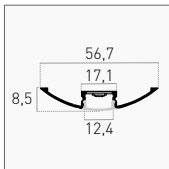

OPTIONAL

BOMBATA ROUNDED

Aluminum		KPRS-1611	15,00 €
White		KPRS-1611B	20,50 €
Black		KPRS-1611N	

IP20 2 m KIT 12,7 mm SPACE FOR STRIP ALUMINUM 5 YEARS

INCLUDED OPAL COVER CAPS CLIPS

Cover	1 pz	Opal Black	PRCN-1611N	11,00 €
		Opal	PRCO-1611	5,00 €
Cap	5 pz	-	KPRS-1611-CAP	2,00 €
		Forati With hole	KPRS-1611-CAPH	
Clip	10 pz	Fissaggio Fixing	KPRS-1611-CLIP	4,00 €

OPTIONAL

ULTRAPIATTA ULTRA FLAT

Aluminum		KPRSL-5709	32,50 €
IP20	2 m KIT	12,4 mm SPACE FOR STRIP	ALUMINUM 5 YEARS

INCLUDED OPAL COVER CAPS CLIPS

Cap	5 pz	-	KPRSL-5709-CAP	3,50 €
		Forati With hole	KPRSL-5709-CAPH	
Clip	10 pz	Fissaggio Fixing	KPRSL-5709-CLIP	14,50 €