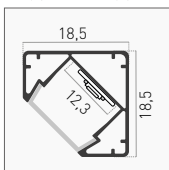

ANGOLARE ANGULAR

Aluminum		KPRAN-1818	19,00 €
White		KPRAN-1818B	24,00 €
Black		KPRAN-1818N	36,00 €

IP20   2 m KIT   12,3 mm SPACE FOR STRIP   ALUMINUM   5 YEARS

INCLUDED   OPAL COVER   CAPS   CLIPS

Cover	1 pz	Opal Black	PRCN-1818N	11,00 €
		Transparent	PRCV-1818	5,50 €
		Opal	PRCO-1818	5,00 €
Cap	5 pz	-	KPRAN-1818-CAP	2,00 €
		Forati With hole	KPRAN-1818-CAPH	
Clip	10 pz	Fissaggio Fixing	KPRAN-1818-CLIP	4,00 €

Profili in alluminio da superficie per strisce LED. Assicurano un'installazione professionale e una distribuzione uniforme della luce. Il kit da 2 metri include una cover bianca opale e accessori di montaggio.

Surface aluminum profiles for LED strips. They ensure a professional installation and uniform light distribution. The 2 meter kit includes an opal white cover and installation accessories.