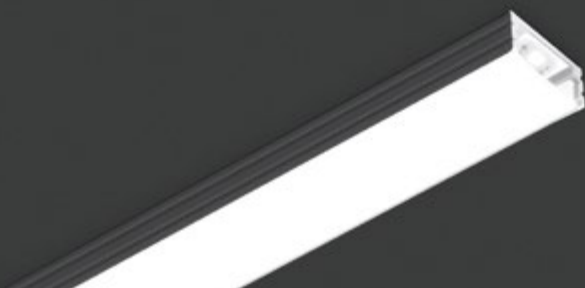

KPRS-1708N