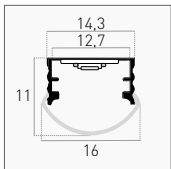

BOMBATA ROUNDED

Aluminum		KPRS-1611	15,00 €
White		KPRS-1611B	20,50 €
Black		KPRS-1611N	

IP20 2 m KIT 12,7 mm SPACE FOR STRIP ALUMINUM 5 YEARS

INCLUDED OPAL COVER CAPS CLIPS

OPTIONAL

Cover	1 pz	Opal Black	PRCN-1611N	11,00 €
		Opal	PRCO-1611	5,00 €
Cap	5 pz	-	KPRS-1611-CAP	2,00 €
		Forati With hole	KPRS-1611-CAPH	
Clip	10 pz	Fissaggio Fixing	KPRS-1611-CLIP	4,00 €