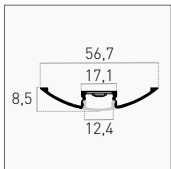

ULTRAPIATTA ULTRA FLAT

Aluminum		KPRSL-5709	32,50 €

IP20 2 m KIT 12,4 mm SPACE FOR STRIP ALUMINUM 5 YEARS

INCLUDED OPAL COVER CAPS CLIPS

OPTIONAL

Cap	5 pz	-	KPRSL-5709-CAP	3,50 €
		Forati With hole	KPRSL-5709-CAPH	
Clip	10 pz	Fissaggio Fixing	KPRSL-5709-CLIP	14,50 €