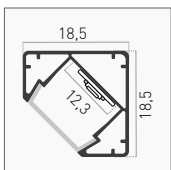

ANGOLARE ANGULAR

Aluminum		KPRAN-1818	19,00 €
White		KPRAN-1818B	24,00 €
Black		KPRAN-1818N	36,00 €

IP20 2 m KIT 12,3 mm SPACE FOR STRIP ALUMINUM 5 YEARS

INCLUDED OPAL COVER CAPS CLIPS

OPTIONAL

Cover	1 pz	Opal Black	PRCN-1818N	11,00 €
		Transparent	PRCV-1818	5,50 €
		Opal	PRCO-1818	5,00 €
Cap	5 pz	-	KPRAN-1818-CAP	2,00 €
		Forati With hole	KPRAN-1818-CAPH	
Clip	10 pz	Fissaggio Fixing	KPRAN-1818-CLIP	4,00 €

Profili in alluminio da superficie per strisce LED. Assicurano un'installazione professionale e una distribuzione uniforme della luce. Il kit da 2 metri include una cover bianca opale e accessori di montaggio.

Surface aluminum profiles for LED strips. They ensure a professional installation and uniform light distribution. The 2 meter kit includes an opal white cover and installation accessories.