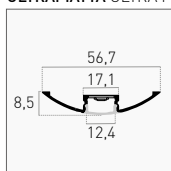

ULTRAPIATTA ULTRA FLAT

Aluminum		KPRSL-5709	32,50 €

IP20   2 m KIT   12,4 mm SPACE FOR STRIP   ALUMINUM   5 YEARS

INCLUDED   OPAL COVER   CAPS   CLIPS

Cap	5 pz	-	KPRSL-5709-CAP	3,50 €
		Forati With hole	KPRSL-5709-CAPH	
Clip	10 pz	Fissaggio Fixing	KPRSL-5709-CLIP	14,50 €

OPTIONAL