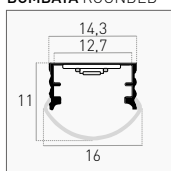

BOMBATA ROUNDED

Aluminum		KPRS-1611	15,00 €
White		KPRS-1611B	20,50 €
Black		KPRS-1611N	

IP20   2 m KIT   12,7 mm SPACE FOR STRIP   ALUMINUM   5 YEARS

INCLUDED   OPAL COVER   CAPS   CLIPS

Cover	1 pz	Opal Black	PRCN-1611N	11,00 €
		Opal	PRCO-1611	5,00 €
Cap	5 pz	-	KPRS-1611-CAP	2,00 €
		Forati With hole	KPRS-1611-CAPH	
Clip	10 pz	Fissaggio Fixing	KPRS-1611-CLIP	4,00 €

OPTIONAL