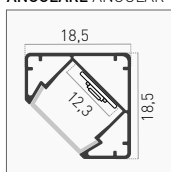

ANGOLARE ANGULAR

Aluminum		KPRAN-1818	19,00 €
White		KPRAN-1818B	24,00 €
Black		KPRAN-1818N	36,00 €

IP20   2 m KIT   12,3 mm SPACE FOR STRIP   ALUMINUM   5 YEARS

INCLUDED   OPAL COVER   CAPS   CLIPS

Cover	1 pz	Opal Black	PRCN-1818N	11,00 €
		Transparent	PRCV-1818	5,50 €
		Opal	PRCO-1818	5,00 €
Cap	5 pz	-	KPRAN-1818-CAP	2,00 €
		Forati With hole	KPRAN-1818-CAPH	
Clip	10 pz	Fissaggio Fixing	KPRAN-1818-CLIP	4,00 €

Profili in alluminio da superficie per strisce LED. Assicurano un'installazione professionale e una distribuzione uniforme della luce. Il kit da 2 metri include una cover bianca opale e accessori di montaggio.

Surface aluminum profiles for LED strips. They ensure a professional installation and uniform light distribution. The 2 meter kit includes an opal white cover and installation accessories.