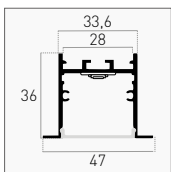

OPTIONAL

| | | |
|----------|------------------|---------|
| Aluminum | KPRI-2212 | 19,00 € |
|----------|------------------|---------|

IP20 2 m KIT 11,3 mm SPACE FOR STRIP ALUMINUM 5 YEARS

INCLUDED

| | | | | |
|-------|------|--------------------------------------|-----------------------|--------|
| Cover | 1 pz | Transparent <input type="checkbox"/> | PRCV-2212 | 4,00 € |
| Cap | 5 pz | - | KPRI-2212-CAP | 2,00 € |
| | | Forati With hole | KPRI-2212-CAPH | |

OPTIONAL

| | | |
|----------|-------------------|----------|
| Aluminum | KPRIC-4736 | 108,00 € |
|----------|-------------------|----------|

IP20 2 m KIT 28 mm SPACE FOR STRIP ALUMINUM 5 YEARS

INCLUDED

| | | | | |
|------|-------|--------------------------|------------------------|---------|
| Clip | 10 pz | Cartongesso Plasterboard | KPRIC-4736-CLIP | 24,00 € |
| Cap | 5 pz | - | KPRIC-4736-CAP | 11,00 € |
| | | Forati With hole | KPRIC-4736-CAPH | |