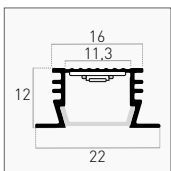

Aluminum	KPRI-2212	19,00 €

IP20   2 m KIT   11,3 mm SPACE FOR STRIP   ALUMINUM   5 YEARS

INCLUDED   OPAL COVER   CAPS

Cover	1 pz	Transparent ☐	PRCV-2212	4,00 €
Cap	5 pz	-	KPRI-2212-CAP	2,00 €
		Forati With hole	KPRI-2212-CAPH	

OPTIONAL