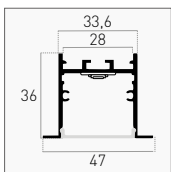

OPTIONAL

Aluminum	KPRIC-4736	108,00 €
----------	-------------------	----------

IP20 2 m KIT 28 mm SPACE FOR STRIP ALUMINUM 5 YEARS

INCLUDED

Clip 10 pz	Cartongesso Plasterboard	KPRIC-4736-CLIP	24,00 €
Cap 5 pz	-	KPRIC-4736-CAP	11,00 €
	Forati With hole	KPRIC-4736-CAPH	