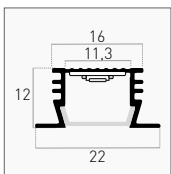

Aluminum	KPRI-2212	19,00 €

IP20   2 m KIT   11,3 mm SPACE FOR STRIP   ALUMINUM   5 YEARS

INCLUDED

Cover 1 pz	Transparent ☐	PRCV-2212	4,00 €
Cap 5 pz	-	KPRI-2212-CAP	2,00 €
	Forati With hole	KPRI-2212-CAPH	

OPTIONAL