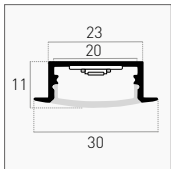

Aluminum	KPRI-3011	24,00 €

IP20   2 m KIT   20 mm SPACE FOR STRIP   ALUMINUM   5 YEARS

INCLUDED

Cover 1 pz	Transparent ☐	PRCV-3011	6,50 €
Cap 5 pz	-	KPRI-3011-CAP	2,00 €
	Forati With hole	KPRI-3011-CAPH	

OPTIONAL