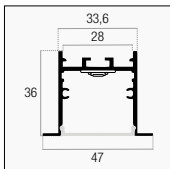

NEW

SISTEMI LINEARI - PROFILI IN ALLUMINIO

INCASSO RECESSED

KIT 2 m	Alluminio / Aluminum ○	KPRI-2508	1/20	€ 23,00
	Bianco / White ○	KPRI-2508B NEW	1/20	€ 32,00
	Nero / Black ●	KPRI-2508N NEW		

Comprende cover opale, 2 tappi, 2 tappi con foro e 4 clip
Includes opal cover, 2 caps, 2 caps with hole and 4 clips

KIT 2 m	Alluminio / Aluminum ○	KPRI-3011	1/20	€ 25,00

Comprende cover opale, 2 tappi, 2 tappi con foro
Includes opal cover, 2 caps, 2 caps with hole

KIT 2 m	Alluminio / Aluminum ○	KPRI-2212	1/20	€ 19,00

Comprende cover opale, 2 tappi, 2 tappi con foro
Includes opal cover, 2 caps, 2 caps with hole

KIT 2 m	Alluminio / Aluminum ○	KPRIC-4736	1/20	€ 113,00

Comprende cover opale, 2 tappi, 1 tappi con foro, 4 molle e 2 piastrine di giunzione.
Includes opal cover, 2 caps, 1 cap with hole, 4 springs and 2 joint plates.

Profili in alluminio da incasso per strisce LED.
Cover bianco opale e accessori montaggio inclusi.

Recessed aluminum profiles for LED strips.
Opal white cover and installation accessories included.

OPZIONALE / OPTIONAL

Cover 1 pz	Nero Opale / Opal Black ●	PRCN-2508N NEW	1/20	€ 13,00
	Trasparente / Transparent ○	PRCV-2508	1/20	€ 4,00
	Opale / Opal ○	PRCO-2508	1/20	€ 5,00
Cap 5 pz	Senza foro / Without hole	KPRI-2508-CAP	5/100	€ 2,20
	Con foro per cavo / With cable hole	KPRI-2508-CAPH		
Clip 10 pz	Fissaggio / Fixing	KPRI-2508-CLIP	10/100	€ 3,90

OPZIONALE / OPTIONAL

Cover 1 pz	Trasparente / Transparent ○	PRCV-3011	1/20	€ 7,00
Cap 5 pz	Senza foro / Without hole	KPRI-3011-CAP	5/100	€ 2,20
	Con foro per cavo / With cable hole	KPRI-3011-CAPH		

OPZIONALE / OPTIONAL

Cover 1 pz	Trasparente / Transparent ○	PRCV-2212	1/20	€ 4,00
Cap 5 pz	Senza foro / Without hole	KPRI-2212-CAP	5/100	€ 2,20
	Con foro per cavo / With cable hole	KPRI-2212-CAPH		

KPRI-2508-CLIP