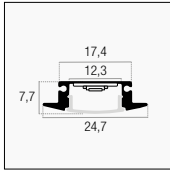

NEW

SISTEMI LINEARI - PROFILI IN ALLUMINIO

INCASSO RECESSED

KIT 2 m	Alluminio / Aluminum ○	KPRI-2508	1/20	€ 23,00
	Bianco / White ○	KPRI-2508B NEW	1/20	€ 32,00
	Nero / Black ●	KPRI-2508N NEW		

Comprende cover opale, 2 tappi, 2 tappi con foro e 4 clip
Includes opal cover, 2 caps, 2 caps with hole and 4 clips