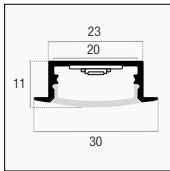

NEW

SISTEMI LINEARI - PROFILI IN ALLUMINIO

INCASSO RECESSED

KIT 2 m	Alluminio / Aluminum ○	KPRI-2508	1/20	€ 23,00
	Bianco / White ○	KPRI-2508B NEW	1/20	€ 32,00
	Nero / Black ●	KPRI-2508N NEW		

Comprende cover opale, 2 tappi, 2 tappi con foro e 4 clip
Includes opal cover, 2 caps, 2 caps with hole and 4 clips