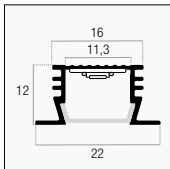

KIT 2 m	Alluminio / Aluminum ○	KPRI-2212	1/20	€ 19,00

Comprende cover opale, 2 tappi, 2 tappi con foro
Includes opal cover, 2 caps, 2 caps with hole