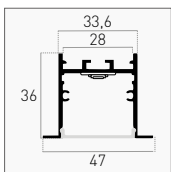

OPTIONAL

Aluminum	KPRIC-4736	108,00 €
----------	-------------------	----------

IP20 2 m KIT 28 mm SPACE FOR STRIP ALUMINUM 5 YEARS

INCLUDED

Clip	10 pz	Cartongesso Plasterboard	KPRIC-4736-CLIP	24,00 €
Cap	5 pz	-	KPRIC-4736-CAP	11,00 €
		Forati With hole	KPRIC-4736-CAPH	