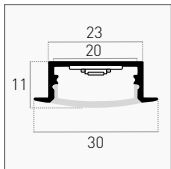

Aluminum	KPRI-3011	24,00 €

IP20   2 m KIT   20 mm SPACE FOR STRIP   ALUMINUM   5 YEARS

INCLUDED

Cover	1 pz	Transparent ☐	PRCV-3011	6,50 €
Cap	5 pz	-	KPRI-3011-CAP	2,00 €
		Forati With hole	KPRI-3011-CAPH	

OPTIONAL