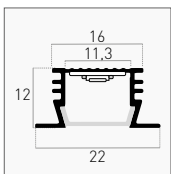

Aluminum	KPRI-2212	19,00 €

IP20   2 m KIT   11,3 mm SPACE FOR STRIP   ALUMINUM   5 YEARS

INCLUDED

Cover	1 pz	Transparent ☐	PRCV-2212	4,00 €
Cap	5 pz	-	KPRI-2212-CAP	2,00 €
		Forati With hole	KPRI-2212-CAPH	

OPTIONAL