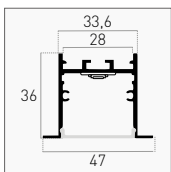

Aluminum	KPRIC-4736	108,00 €
----------	-------------------	----------

IP20 2 m KIT 28 mm SPACE FOR STRIP ALUMINUM 5 YEARS

INCLUDED

OPTIONAL

Clip 10 pz	Cartongesso Plasterboard	KPRIC-4736-CLIP	24,00 €
Cap 5 pz	-	KPRIC-4736-CAP	11,00 €
	Forati With hole	KPRIC-4736-CAPH	