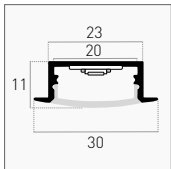

Aluminum	KPRI-3011	24,00 €

IP20   2 m KIT   20 mm SPACE FOR STRIP   ALUMINUM   5 YEARS

INCLUDED

OPTIONAL

Cover	1 pz	Transparent ☐	PRCV-3011	6,50 €
Cap	5 pz	-	KPRI-3011-CAP	2,00 €
		Forati With hole	KPRI-3011-CAPH