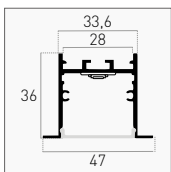

Aluminum	KPRIC-4736	108,00 €
----------	-------------------	----------

IP20 2 m KIT 28 mm SPACE FOR STRIP ALUMINUM 5 YEARS

INCLUDED

OPTIONAL

Clip	10 pz	Cartongesso Plasterboard	KPRIC-4736-CLIP	24,00 €
Cap	5 pz	-	KPRIC-4736-CAP	11,00 €
		Forati With hole	KPRIC-4736-CAPH	