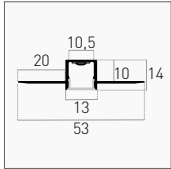

KPRCG-5314

KPRCG-5123

KPRCG-4626

LINEARI - PROFILI IN ALLUMINIO

CARTONGESSO

PLASTERBOARD

Aluminum		KPRCG-5314	57,50 €
IP20		3 m KIT	10,5 mm SPACE FOR STRIP
			5 YEARS
INCLUDED			
		OPAL COVER	CAPS

OPTIONAL

Cover	1 pz	Opal		PRCO-5314	6,00 €
Cap	5 pz			KPRCG-5314-CAP	2,50 €
		Forati With hole		KPRCG-5314-CAPH	

ANGOLARE ESTERNO OUTSIDE CORNER

Aluminum		KPRCG-5123	88,50 €
IP20		3 m KIT	10,5 mm SPACE FOR STRIP
			5 YEARS
INCLUDED			
		OPAL COVER	CAPS

OPTIONAL

Cap	5 pz			KPRCG-5123-CAP	2,50 €
		Forati With hole		KPRCG-5123-CAPH	

ANGOLARE INTERNO INSIDE CORNER

Aluminum		KPRCG-4626	67,00 €
IP20		3 m KIT	10,5 mm SPACE FOR STRIP
			5 YEARS
INCLUDED			
		OPAL COVER	CAPS