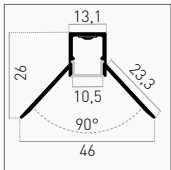

Cover	1 pz	Opal		PRCO-5314	6,00 €
Cap	5 pz			KPRCG-5314-CAP	2,50 €
		Forati With hole		KPRCG-5314-CAPH	

ANGOLARE ESTERNO OUTSIDE CORNER

Aluminum		KPRCG-5123	88,50 €
IP20		3 m KIT	10,5 mm SPACE FOR STRIP
			5 YEARS
INCLUDED			
		OPAL COVER	CAPS

OPTIONAL

Cap	5 pz			KPRCG-5123-CAP	2,50 €
		Forati With hole		KPRCG-5123-CAPH	

ANGOLARE INTERNO INSIDE CORNER

Aluminum		KPRCG-4626	67,00 €
IP20		3 m KIT	10,5 mm SPACE FOR STRIP
			5 YEARS
INCLUDED			
		OPAL COVER	CAPS