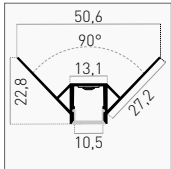

KPRCG-5314

KPRCG-5123

KPRCG-4626

LINEARI - PROFILI IN ALLUMINIO

CARTONGESSO

PLASTERBOARD

Aluminum		KPRCG-5314	57,50 €
IP20		3 m KIT	10,5 mm SPACE FOR STRIP
			5 YEARS
INCLUDED			
		OPAL COVER	CAPS

OPTIONAL

Cover	1 pz	Opal		PRCO-5314	6,00 €
Cap	5 pz			KPRCG-5314-CAP	2,50 €
		Forati With hole		KPRCG-5314-CAPH	

ANGOLARE ESTERNO OUTSIDE CORNER

Aluminum		KPRCG-5123	88,50 €
IP20		3 m KIT	10,5 mm SPACE FOR STRIP
			5 YEARS
INCLUDED			
		OPAL COVER	CAPS