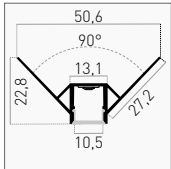

KPRCG-5314

KPRCG-5123

KPRCG-4626

LINEARI - PROFILI IN ALLUMINIO

CARTONGESSO

PLASTERBOARD

Aluminum		KPRCG-5314	57,50 €
IP20		3 m KIT	10,5 mm SPACE FOR STRIP
		ALUMINUM	5 YEARS

INCLUDED OPAL COVER CAPS

OPTIONAL

Cover	1 pz	Opal		PRCO-5314	6,00 €
Cap	5 pz			KPRCG-5314-CAP	2,50 €
		Forati With hole		KPRCG-5314-CAPH	

ANGOLARE ESTERNO OUTSIDE CORNER

Aluminum		KPRCG-5123	88,50 €
IP20		3 m KIT	10,5 mm SPACE FOR STRIP
		ALUMINUM	5 YEARS