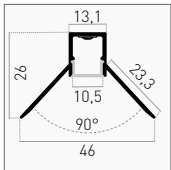

OPTIONAL

Cover	1 pz	Opal		PRCO-5314	6,00 €
Cap	5 pz			KPRCG-5314-CAP	2,50 €
		Forati With hole		KPRCG-5314-CAPH	

ANGOLARE ESTERNO OUTSIDE CORNER

Aluminum		KPRCG-5123	88,50 €
IP20		3 m KIT	10,5 mm SPACE FOR STRIP
		ALUMINUM	5 YEARS

INCLUDED OPAL COVER CAPS

OPTIONAL

Cap	5 pz			KPRCG-5123-CAP	2,50 €
		Forati With hole		KPRCG-5123-CAPH	

ANGOLARE INTERNO INSIDE CORNER

Aluminum		KPRCG-4626	67,00 €
IP20		3 m KIT	10,5 mm SPACE FOR STRIP
		ALUMINUM	5 YEARS