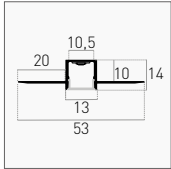

KPRCG-5314

KPRCG-5123

KPRCG-4626

LINEARI - PROFILI IN ALLUMINIO

CARTONGESSO

PLASTERBOARD

Aluminum		KPRCG-5314	57,50 €
IP20		3 m KIT	10,5 mm SPACE FOR STRIP
		ALUMINUM	5 YEARS

INCLUDED OPAL COVER CAPS

OPTIONAL

Cover	1 pz	Opal		PRCO-5314	6,00 €
Cap	5 pz			KPRCG-5314-CAP	2,50 €
		Forati With hole		KPRCG-5314-CAPH	

ANGOLARE ESTERNO OUTSIDE CORNER

Aluminum		KPRCG-5123	88,50 €
IP20		3 m KIT	10,5 mm SPACE FOR STRIP
		ALUMINUM	5 YEARS

INCLUDED OPAL COVER CAPS

OPTIONAL

Cap	5 pz			KPRCG-5123-CAP	2,50 €
		Forati With hole		KPRCG-5123-CAPH	

ANGOLARE INTERNO INSIDE CORNER

Aluminum		KPRCG-4626	67,00 €
IP20		3 m KIT	10,5 mm SPACE FOR STRIP
		ALUMINUM	5 YEARS