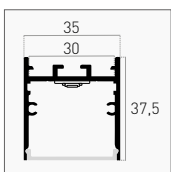

SOSPENSIONE SUSPENSION

Aluminum		KPRS-3537	108,00 €
White		KPRS-3537B	125,00 €
	2 m	30 mm	5
IP20	KIT	SPACE FOR STRIP	ALUMINUM YEARS
INCLUDED			
		SUSPENSION KIT	OPAL COVER CAPS CLIPS JOINT PLATES

OPTIONAL

Cover	1 pz	Opal	PRCO-3537	15,50 €
Cap	5 pz	-	KPRS-3537-CAP	11,00 €
		Forati With hole	KPRS-3537-CAPH	
Clip	10 pz	Fissaggio Fixing	KPRS-3537-CLIP	14,50 €

Profili in alluminio per strisce LED adatti per installazioni speciali e professionali. Assicurano una distribuzione uniforme e precisa della luce.

Aluminum profiles for LED strips suitable for special and professional installations. They ensure a uniform and precise distribution of light.