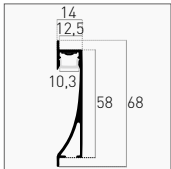

OPTIONAL

Cap	5 pz	-	KPRCA-2711-CAP	5,50 €
		Forati With hole	KPRCA-2711-CAPH	5,00 €

BATTISCOPIA SKIRTING

Aluminum		KPRBS-1468	110,50 €
IP20	2 m KIT	10,3 mm SPACE FOR STRIP	ALUMINUM 5 YEARS
INCLUDED		OPAL COVER	CAPS