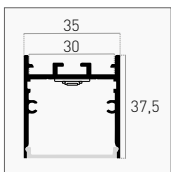

SOSPENSIONE SUSPENSION

Aluminum		KPRS-3537	108,00 €
White		KPRS-3537B	125,00 €
IP20	2 m KIT	30 mm SPACE FOR STRIP	ALUMINUM 5 YEARS
INCLUDED		SUSPENSION KIT	OPAL COVER CAPS CLIPS JOINT PLATES

OPTIONAL

Cover	1 pz	Opal		PRCO-3537	15,50 €
Cap	5 pz	-	KPRS-3537-CAP		11,00 €
		Forati With hole	KPRS-3537-CAPH		
Clip	10 pz	Fissaggio Fixing	KPRS-3537-CLIP		14,50 €

Profili in alluminio per strisce LED adatti per installazioni speciali e professionali. Assicurano una distribuzione uniforme e precisa della luce.

Aluminum profiles for LED strips suitable for special and professional installations. They ensure a uniform and precise distribution of light.