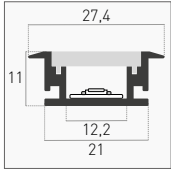

SPECIALI

SPECIAL

CALPESTABILE WALKABLE

Aluminum		KPRCA-2711	32,50 €
IP20	2 m KIT	12,2 mm SPACE FOR STRIP	ALUMINUM 5 YEARS
INCLUDED		OPAL COVER	CAPS

OPTIONAL

Cap	5 pz	-	KPRCA-2711-CAP	5,50 €
		Forati With hole	KPRCA-2711-CAPH	5,00 €