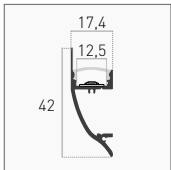

OPTIONAL

Cap	5 pz	-	KPRCA-2711-CAP	5,50 €
		Forati With hole	KPRCA-2711-CAPH	5,00 €

BATTISCOPIA SKIRTING

Aluminum		KPRBS-1468	110,50 €
IP20	2 m KIT	10,3 mm SPACE FOR STRIP	ALUMINUM 5 YEARS
INCLUDED		OPAL COVER	CAPS

OPTIONAL

Cap	5 pz	-	KPRBS-1468-CAP	7,00 €
		Forati With hole	KPRBS-1468-CAPH	

VELA

Aluminum		KPRVE-4217	51,50 €
IP20	3 m KIT	12,5 mm SPACE FOR STRIP	ALUMINUM 5 YEARS
INCLUDED		OPAL COVER	CAPS CLIPS

OPTIONAL