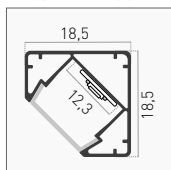

ANGOLARE ANGULAR

Aluminum		KPRAN-1818	19,00 €
White		KPRAN-1818B	24,00 €
Black		KPRAN-1818N	36,00 €

IP20 2 m KIT 12,3 mm SPACE FOR STRIP ALUMINUM 5 YEARS

INCLUDED

Cover	1 pz	Opal Black	PRCN-1818N	11,00 €
		Transparent	PRCV-1818	5,50 €
		Opal	PRCO-1818	5,00 €
Cap	5 pz	-	KPRAN-1818-CAP	2,00 €
		Forati With hole	KPRAN-1818-CAPH	
Clip	10 pz	Fissaggio Fixing	KPRAN-1818-CLIP	4,00 €

Profili in alluminio da superficie per strisce LED. Assicurano un'installazione professionale e una distribuzione uniforme della luce. Il kit da 2 metri include una cover bianca opale e accessori di montaggio.

Surface aluminum profiles for LED strips. They ensure a professional installation and uniform light distribution. The 2 meter kit includes an opal white cover and installation accessories.