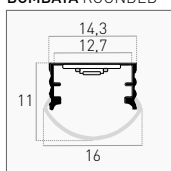

IP20 2 m KIT 12,3 mm SPACE FOR STRIP ALUMINUM 5 YEARS

INCLUDED

Cover	1 pz	Opal Black	PRCN-1708N	12,00 €
		Transparent	PRCV-1708	5,50 €
		Opal	PRCO-1708	5,00 €
Cap	5 pz	-	KPRS-1708-CAP	2,00 €
		Forati With hole	KPRS-1708-CAPH	
Clip	10 pz	Fissaggio Fixing	KPRS-1708-CLIP	4,00 €

OPTIONAL

BOMBATA ROUNDED

Aluminum		KPRS-1611	15,00 €
White		KPRS-1611B	20,50 €
Black		KPRS-1611N	

IP20 2 m KIT 12,7 mm SPACE FOR STRIP ALUMINUM 5 YEARS

INCLUDED

Cover	1 pz	Opal Black	PRCN-1611N	11,00 €
		Opal	PRCO-1611	5,00 €
Cap	5 pz	-	KPRS-1611-CAP	2,00 €
		Forati With hole	KPRS-1611-CAPH	
Clip	10 pz	Fissaggio Fixing	KPRS-1611-CLIP	4,00 €

OPTIONAL

ULTRAPIATTA ULTRA FLAT

Aluminum		KPRSL-5709	32,50 €
----------	--	-------------------	---------

IP20 2 m KIT 12,4 mm SPACE FOR STRIP ALUMINUM 5 YEARS

INCLUDED

Cap	5 pz	-	KPRSL-5709-CAP	3,50 €
		Forati With hole	KPRSL-5709-CAPH	
Clip	10 pz	Fissaggio Fixing	KPRSL-5709-CLIP	14,50 €