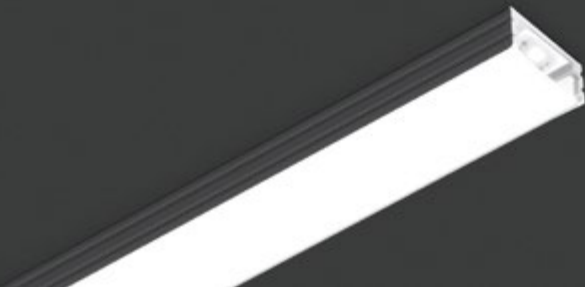

KPRS-1708N

KPRS-1611B

KPRSL-5709

KPRAN-1818N

SUPERFICIE

SURFACE

OPTIONAL

Aluminum		KPRS-1708	19,00 €
White		KPRS-1708B	21,50 €
Black		KPRS-1708N	26,50 €

IP20 2 m KIT 12,3 mm SPACE FOR STRIP ALUMINUM 5 YEARS

INCLUDED

Cover	1 pz	Opal Black	PRCN-1708N	12,00 €
		Transparent	PRCV-1708	5,50 €
		Opal	PRCO-1708	5,00 €
Cap	5 pz	-	KPRS-1708-CAP	2,00 €
		Forati With hole	KPRS-1708-CAPH	
Clip	10 pz	Fissaggio Fixing	KPRS-1708-CLIP	4,00 €

Profili in alluminio da superficie per strisce LED. Assicurano un'installazione professionale e una distribuzione uniforme della luce. Il kit da 2 metri include una cover bianca opale e accessori di montaggio.

Surface aluminum profiles for LED strips. They ensure a professional installation and uniform light distribution. The 2 meter kit includes an opal white cover and installation accessories.