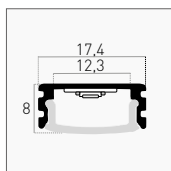

SUPERFICIE

SURFACE

OPTIONAL

Aluminum		KPRS-1708	19,00 €
White		KPRS-1708B	21,50 €
Black		KPRS-1708N	26,50 €

IP20 2 m KIT 12,3 mm SPACE FOR STRIP ALUMINUM 5 YEARS

INCLUDED

Cover	1 pz	Opal Black	PRCN-1708N	12,00 €
		Transparent	PRCV-1708	5,50 €
		Opal	PRCO-1708	5,00 €
Cap	5 pz	-	KPRS-1708-CAP	2,00 €
		Forati With hole	KPRS-1708-CAPH	
Clip	10 pz	Fissaggio Fixing	KPRS-1708-CLIP	4,00 €

OPTIONAL