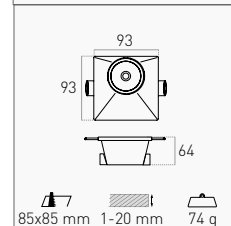

A SCOMPARSA DECENTRATA
CONCEALED DECENTRALIZED

85x85 mm 1-20 mm 74 g

White ☐

KLISXLD

10/50

5,50 €

OPTIONAL

REQUIRED PAG. 38-41

LAMPADA SPOT GU10
GU10 SPOT LAMP

LAMPADA SPOT GU5.3
GU5.3 SPOT LAMP

PORTALAMPADA
LAMP HOLDER

Faretti ad incasso orientabili in ABS.
Montaggio lampada (non inclusa) a scatto.

Adjustable recessed spotlights in ABS.
Snap-on lamp (not included) assembly.

GU10	PLGU10	10/1000	1,00 €
GU5.3	PLGU53