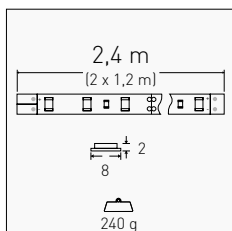

STRIP
STRISCIA LED SENSOR

7 W (2,9 W/m)	540 lm (225 lm/m)	3000 K	KIT-SENSOR	10/20	45,00 €
220-240 V	IP20	120°	INDOOR	2 x 1,2 METERS	30 LED/m
					30 sec - 6 min ADJUSTABLE TIMER
					PIR SENSOR LIGHT SENSOR

FOCUS

INCLUDED

2 BOBINE DA 1,2 METRI, 2 SENSORI, DRIVER 230 V/AC, SPLITTER E CLIP DI FISSAGGIO
 2 X 1.2M REELS, 2 SENSORS, 230V/AC DRIVER, SPLITTER AND FIXING CLIP

INSTALLATION

PERFETTA COME LUCE NOTTURNA POSIZIONATA SOTTO IL LETTO
 PERFECT AS A NIGHT LIGHT PLACED UNDER THE BED