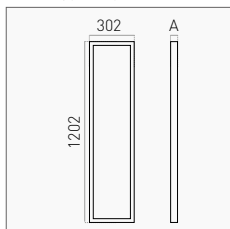

PANEL 30 X 120

COMPATIBLE WITH			
White ☐	43 650 Advance	KIT-PLF120	24,00 €
	70 1015 Backlight	KIT-PLFB120	35,00 €

IP20 ALUMINUM