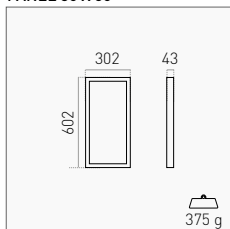

ACCESSORIES

KIT PLAFONE

PANEL 30 X 60

COMPATIBLE WITH			
White ☐	Advance	KIT-PLF3060	14,50 €

IP20 ALUMINUM