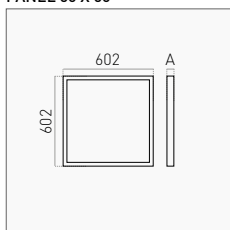

PANEL 60 X 60

COMPATIBLE WITH			
White ☐	43 480 Advance	KIT-PLF	21,50 €
	70 778 Backlight	KIT-PLFB	26,50 €

IP20 ALUMINUM