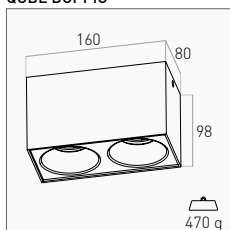

QUBE DOPPIO

		OUT	IN		
2 Slot GU10	White ☐		Gold ☒	ESQBG160-2GU10	48,00 €
			White ☐	ESQBB160-2GU10	
	Black ☒		Gold ☒	ESQNG160-2GU10	
			White ☐	ESQNB160-2GU10	

ALUMINUM 5 YEARS