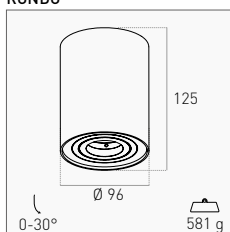

RONDÒ

1 Slot GU10	White ☐	ESRBOR96-GU10	32,50 €
	Black ☒	ESRNOR96-GU10	

Applique a soffitto orientabile per lampade spot GU10. Massima flessibilità ed efficacia per adattarsi a tutti gli stili e tendenze.

Adjustable ceiling wall light for GU10 spot lamps. Maximum flexibility and effectiveness to adapt to all styles and trends.

TECHNICAL NOTES

INCLINABILE SU ASSE 30°
INCLINABLE ON AXIS 30°

REQUIRED PAG. 302

LAMPADE SPOT GU10 NON INCLUDE
GU10 SPOT LAMPS NOT INCLUDED