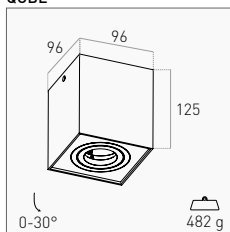

APPLIQUE

ESSENZA ORIENTABILE

QUBE

1 Slot GU10	White ☐	ESQBOR96-GU10	32,50 €
	Black ☒	ESQNOR96-GU10