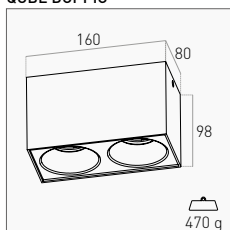

QUBE DOPIO

		OUT	IN			
2 Slot GU10	White ☐	Black ☒	Gold ☒	ESQBG160-2GU10	48,00 €	
			White ☐	White ☐		ESQBB160-2GU10
	Black ☒	Gold ☒	ESQNG160-2GU10			
		White ☐	ESQNB160-2GU10