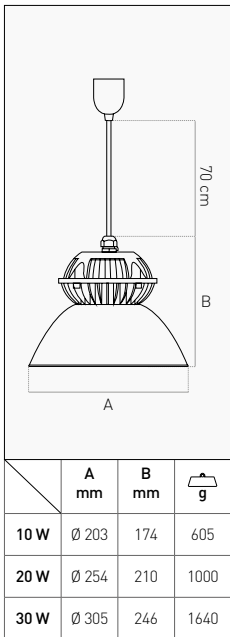

SOSPENSIONE
COLORFULL

10 W	850 lm	Orange 3000K	CFAR-102030	1/8	43,00 €
		White 3000K	CFBI-102030		
		Red 3000K	CFRO-102030		
		Green 3000K	CFVE-102030		
20 W	1.600 lm	Orange 3000K	CFAR-202530	1/8	55,00 €
		White 3000K	CFBI-202530		
		Red 3000K	CFRO-202530		
		Green 3000K	CFVE-202530		
30 W	2.500 lm	Orange 3000K	CFAR-303030	1/4	69,50 €
		Red 3000K	CFRO-303030		

INDOOR

Corpo in alluminio verniciato e parabola in materiale plastico semitrasparente lucido. Include bicchiere di fissaggio più cavo di 70 cm.

Painted aluminum and body glossy reflector semi-transparent plastic material. Fixing cup and 70 cm cable included.