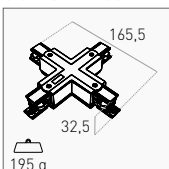

GIUNTO LINEARE LINEAR JOINT

White □	ACBNRBI-CNLIN	14,00 €
Black ■	ACBNRNE-CNLIN	

GIUNTO FLESSIBILE FLEXIBLE JOINT

White □	ACBNRBI-CNFLEX	19,00 €
Black ■	ACBNRNE-CNFLEX	

GIUNTO A X-X-JOINT

White □	ACBNRBI-CNX	20,50 €
Black ■	ACBNRNE-CNX	