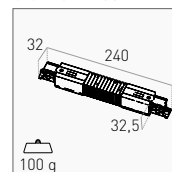

GIUNTO FLESSIBILE FLEXIBLE JOINT

White □	ACBNRBI-CNFLEX	19,00 €
Black ■	ACBNRNE-CNFLEX