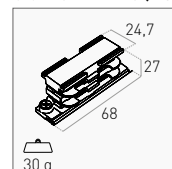

GIUNTO INTERNO (A SCOMPASA) INTERNAL HIDDEN JOINT

White □	ACBNRBI-CNINT	6,50 €
Black ■	ACBNRNE-CNINT