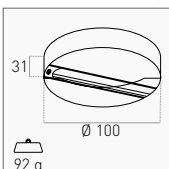

PLAFONIERA BINARIO BINARY CEILING

White □	BNRPT-BI	20,50 €
Black ■	BNRPT-NE