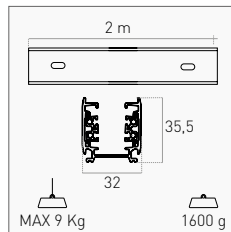

ACCESSORIES - TRACK LIGHT

BINARY

THREE-PHASE

White ☐	BNRBI-2000	54,00 €
Black ☒	BNRNE-2000	

Binario per l'installazione di faretti o sospensioni LED. Il sistema trifase permette fino a tre accensioni indipendenti. Può essere installato sia a parete che a soffitto e, in alternativa, anche a sospensione tramite KIT opzionale. Il sistema binario è completamente personalizzabile grazie agli accessori.

Track suitable for LED spotlights or suspensions installation. The three-phase system allows up to three independent ignitions. To be installed both on the wall and on the ceiling or suspended by an optional KIT. The track system is completely customizable thanks to the accessories.