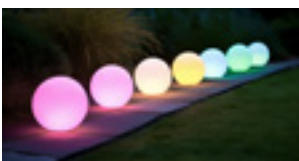

SCEGLI TRA LA LUCE BIANCA CALDA E LE TONALITÀ DI COLORE PREFERITE.
CHOOSE BETWEEN WARM WHITE LIGHT AND YOUR FAVORITE COLOR TONES.

Si ricarica autonomamente grazie al pannello fotovoltaico interno oppure utilizzando il cavo USB-C incluso. Il picchetto ed il telecomando inclusi ne facilitano l'installazione nel terreno e la selezione del colore luce tra calda o multicolore.

It recharges on its own thanks to the built-in photovoltaic panel or by using the included USB-C cable. The spike and remote control included allow an easy installation in the ground and select light temperature between warm or multicolor.