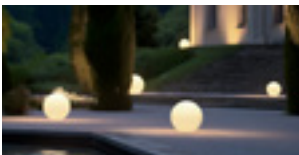

INSTALLATION

ADATTA A OGNI AMBIENTE PER CREARE UN'ATMOSFERA ACCOGLIENTE E RILASSANTE.
SUITABLE FOR ANY AMBIENCE TO CREATE A WELCOMING AND RELAXING ATMOSPHERE.