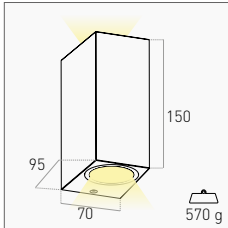

SQUARE - DOUBLE EMISSION