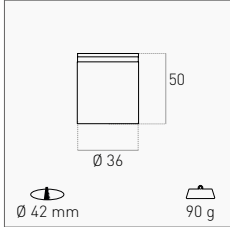

NEW
SISTEMA CALPESTABILE
ARGO

IP67

SORGENTE LUMINOSA LIGHT SOURCE

OUTPUT

0,75 W	50 lm	3000 K	ARGO-012430 NEW	17,00 €
		4000 K	ARGO-012440 NEW	

EASY TO INSTALL 50.000 H 3
L70/B50 YEARS

INCLUDED

CONTROCASSA IN POLICARBONATO
POLYCARBONATE CASING