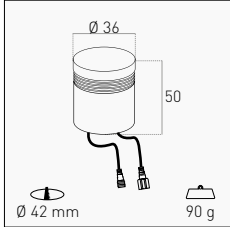

SISTEMA CALPESTABILE ARGO

SORGENTE LUMINOSA LIGHT SOURCE

OUTPUT					
0,75 W	50 lm	3000 K	ARGO-012430	17,75 €	
		4000 K	ARGO-012440		

EASY TO INSTALL 50.000 HOURS 3 YEARS

INCLUDED

CONTROCASSA IN POLICARBONATO
POLYCARBONATE CASING

REQUIRED