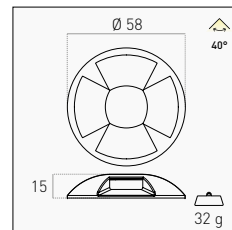

COVER A 4 LUCI 4 LIGHTS COVER

☐	ARGOC-4BI
☒	ARGOC-4CO
☒	ARGOC-4GR
☒	ARGOC-4NE
6,75 €	

ALUMINUM WALKABLE