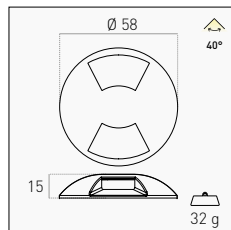

COVER A 2 LUCI 2 LIGHTS COVER

☐	ARGOC-2BI
☒	ARGOC-2CO
☒	ARGOC-2GR
☒	ARGOC-2NE
6,50 €	

ALUMINUM WALKABLE