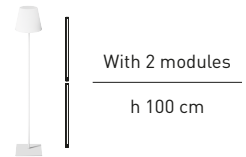

ALT-0215030

120,00 €

3-IN-1 INSTALLATION

TECHNICAL INFO

2 W
240 lm
Li-Ion 3,7 V/DC 4.000 mAh
3000 K

Working Time: ~8-40 h
Recharge: ~5 h

360° Light diffusion
5 dimming step

CE IP44

INCLUDED

CAVO DI RICARICA USB-C
USB-C CHARGING CABLE

3 MODULI ASTA DA 42 CENTIMETRI
3 ROD MODULES OF 42 CENTIMETERS

PICCHETTO PER TERRENO
STAKE FOR GROUND INSTALLATION