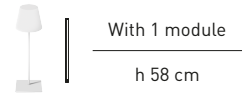

ALT-0215030

120,00 €

3-IN-1 INSTALLATION

TECHNICAL INFO

2 W
240 lm
Li-Ion 3,7 V/DC 4.000 mAh
3000 K

Working Time: ~8-40 h
Recharge: ~5 h

360° Light diffusion
5 dimming step

CE IP44

INCLUDED

CAVO DI RICARICA USB-C
USB-C CHARGING CABLE

3 MODULI ASTA DA 42 CENTIMETRI
3 ROD MODULES OF 42 CENTIMETERS

PICCHETTO PER TERRENO
STAKE FOR GROUND INSTALLATION