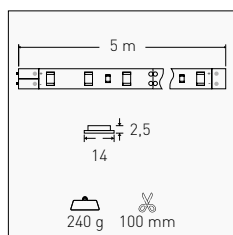

STRIP
ACCÈNTO PRO

47,5W (9,5 W/m) 2.280 lm (456 lm/m)	RGB + 3000 K	ACRGBW-956030	10/20	89,00 €		
	RGB + 4000 K	ACRGBW-956040				
24 V IP65 180° OUTDOOR 5 METERS	60 LED/m	DIMMABLE	90 CRI (WHITE)	RGB+W	50.000 h	3 YEARS

TECHNICAL NOTES

LA STRIP LED RGB+W, A DIFFERENZA DELLE RGB, HA CHIP BIANCHI DEDICATI PER UN BIANCO PURO E COLORI PIÙ VIVACI. THE RGB+W LED STRIP, UNLIKE THE RGB, HAS SPECIFIC WHITE CHIPS FOR PURE WHITE AND BRIGHTER COLORS.

INCLUDED

CLIP DI FISSAGGIO E TAPPO TERMINALE IN SILICONE
FIXING CLIP AND SILICONE END CAP

OPTIONAL PAG. 208-209

ALIMENTATORI E ACCESSORI
POWER SUPPLIES AND ACCESSORIES

Striscia LED IP65 professionale progettata per offrire una tenuta ermetica, protetta contro l'ingresso di particelle di polvere dannose e getti d'acqua. Grazie alla sua funzionalità RGB e alla luce bianca aggiuntiva, è possibile creare un'ampia gamma di effetti luminosi personalizzati.

Professional IP65 LED strip designed to offer an airtight seal, protected against the entry of harmful dust particles and water jets. Thanks to its RGB functionality and additional white light, a wide range of customized lighting effects can be created.

SORGENTI
GO SMART
VERSATILI
INDOOR
OUTDOOR
SOLARI
WORK
PROFESSIONAL
ESPOSITORI