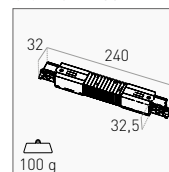

GIUNTO FLESSIBILE FLEXIBLE JOINT

White □	ACBNRBI-CNFLEX	19,00 €
Black ■	ACBNRNE-CNFLEX