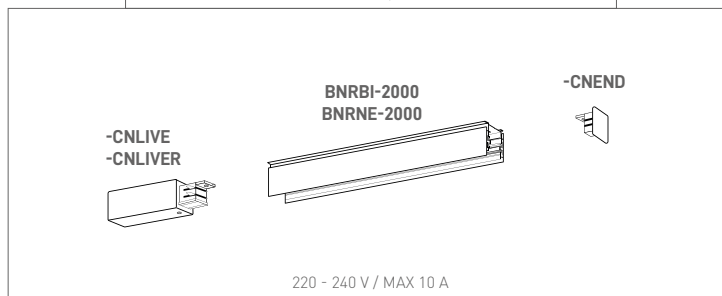

ACCESSORIES - TRACK LIGHT

CONNECTORS

ADATTATORE PER SOSPENSIONE / SUSPENSION ADAPTER

White ☐	ACBNRBI-AD	11,00 €
Black ☒	ACBNRNE-AD	

THREE-PHASE
220-240 V
10 A MAX
IP20

SISTEMA A BINARIO LINEARE / LINEAR TRACK SYSTEM