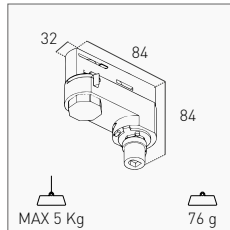

ACCESSORIES - TRACK LIGHT

CONNECTORS

ADATTATORE PER SOSPENSIONE / SUSPENSION ADAPTER