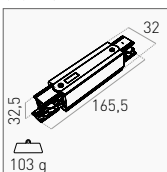

GIUNTO LINEARE LINEAR JOINT

White □	ACBNRBI-CNLIN	14,00 €
Black ■	ACBNRNE-CNLIN