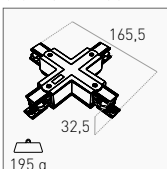

POWER SIDE ⚡

GIUNTO A L-L-JOINT

POWER

Sinistro / Left	White □	ACBNRBI-CNL	14,00 €
	Black ■	ACBNRNE-CNL	
Destro / Right	White □	ACBNRBI-CNR	
	Black ■	ACBNRNE-CNR	

POWER SIDE ⚡

TERMINALE END CAP

White □	ACBNRBI-CNEND	1,00 €
Black ■	ACBNRNE-CNEND	

GIUNTO LINEARE LINEAR JOINT

White □	ACBNRBI-CNLIN	14,00 €
Black ■	ACBNRNE-CNLIN	

GIUNTO FLESSIBILE FLEXIBLE JOINT

White □	ACBNRBI-CNFLEX	19,00 €
Black ■	ACBNRNE-CNFLEX	

GIUNTO A X-X-JOINT

White □	ACBNRBI-CNX	20,50 €
Black ■	ACBNRNE-CNX	