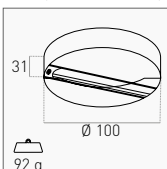

PLAFONIERA BINARIO BINARY CEILING

White □	BNRPT-BI	20,50 €
Black ■	BNRPT-NE