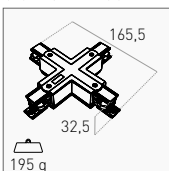

GIUNTO A X X-JOINT

White □	ACBNRBI-CNX	20,50 €
Black ■	ACBNRNE-CNX