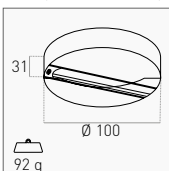

PLAFONIERA BINARIO BINARY CEILING

White □	BNRPT-BI	20,50 €
Black ■	BNRPT-NE