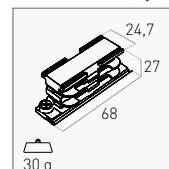

GIUNTO INTERNO (A SCOMPASA) INTERNAL HIDDEN JOINT

White □	ACBNRBI-CNINT	6,50 €
Black ■	ACBNRNE-CNINT