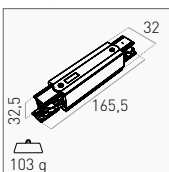

GIUNTO LINEARE LINEAR JOINT

White □	ACBNRBI-CNLIN	14,00 €
Black ■	ACBNRNE-CNLIN