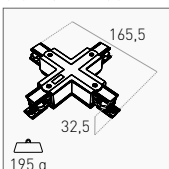

GIUNTO LINEARE LINEAR JOINT

White □	ACBNRBI-CNLIN	14,00 €
Black ■	ACBNRNE-CNLIN	

GIUNTO FLESSIBILE FLEXIBLE JOINT

White □	ACBNRBI-CNFLEX	19,00 €
Black ■	ACBNRNE-CNFLEX	

GIUNTO A X X-JOINT

White □	ACBNRBI-CNX	20,50 €
Black ■	ACBNRNE-CNX	