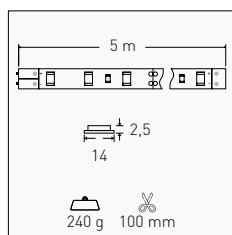

STRIP
ACCÈNTO PRO

47,5W (9,5 W/m) 2.280 lm (456 lm/m)	RGB + 3000 K	ACRGBW-956030	10/20	89,00 €						
	RGB + 4000 K	ACRGBW-956040								
24 V	IP65	180°	OUTDOOR	5 METERS	60 LED/m	DIMMABLE	90 CRI (WHITE)	RGB+W	50.000 h	3 YEARS

TECHNICAL NOTES

LA STRIP LED RGB+W, A DIFFERENZA DELLE RGB, HA CHIP BIANCHI DEDICATI PER UN BIANCO PURO E COLORI PIÙ VIVACI. THE RGB+W LED STRIP, UNLIKE THE RGB, HAS SPECIFIC WHITE CHIPS FOR PURE WHITE AND BRIGHTER COLORS.

INCLUDED

CLIP DI FISSAGGIO E TAPPO TERMINALE IN SILICONE
FIXING CLIP AND SILICONE END CAP

OPTIONAL PAG. 208-209

ALIMENTATORI E ACCESSORI
POWER SUPPLIES AND ACCESSORIES

Striscia LED IP65 professionale progettata per offrire una tenuta ermetica, protetta contro l'ingresso di particelle di polvere dannose e getti d'acqua. Grazie alla sua funzionalità RGB e alla luce bianca aggiuntiva, è possibile creare un'ampia gamma di effetti luminosi personalizzati.

Professional IP65 LED strip designed to offer an airtight seal, protected against the entry of harmful dust particles and water jets. Thanks to its RGB functionality and additional white light, a wide range of customized lighting effects can be created.

SORGENTI
GO SMART
VERSATILI
INDOOR
OUTDOOR
SOLARI
WORK
PROFESSIONAL
ESPOSITORI