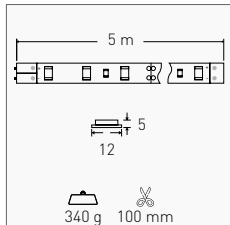

LINEARI - STRISCE

ACCENTO 230 V

IP65

5 m